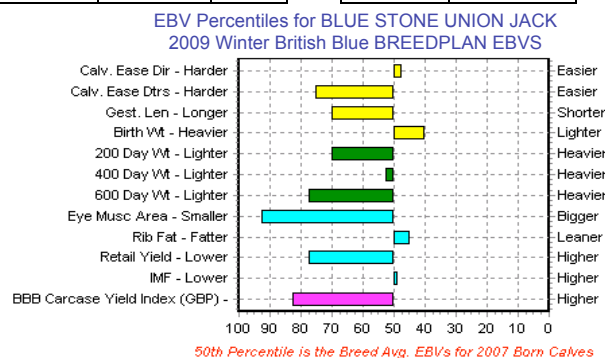

SIRE: BARON DU BOIS BAULOYE I-991269	GS. AFFUTE DU RY OSSOGNE (IS) I-990581
	GD. FARADIBA DU BOIS BAULOYE X-4670
DAM: BLUE STONE MADONA B960597	GS. OPTICIAN D'AU CHENE (IS) I-941006
	GD. BLUE STONE HIGHTIME B-910260

Comments: An exceptionally well grown, black & white bull. Very mobile with size and power. 'Union Jack' sired the Champion calf and Champion Progeny Group at the Border Club Show 2006.