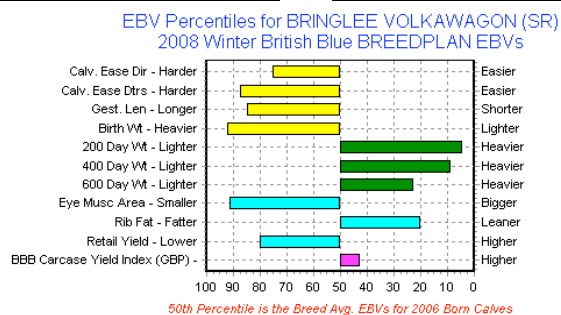

Owner	Nether Hall Farm Ltd in conjunction with Norbreck Genetics
Breeder	Mr J G Brindley, The Lees, Adderley, Market Drayton, Shrops, TF9 3SU
Contact for Semen Name Mr Philip Halhead Tel 00 44 (0)1524 751252 Mobile 00 44 (0)7949 733747 Email info@norbreckgenetics.com Website www.norbreckgenetics.com	

Date of Birth	24/06/2003
Semen Status	UK Only
Semen Royalty Status	Yes. UK Applicable.
UK Tag No.	UK 303806 400428
British Herdbook No.	B000020031436
DNA Profile No.	62297
Herds/Progeny	16/30
Height(cm)/Age(mths)	142cm @ 23 mths
Scrotal size(cm)/Age(mths)	38cm @ 23 mths

INTERNATIONAL BEEF RECORDING SYSTEM BREEDPLAN	2008 Winter British Blue BREEDPLAN EBV's							
	Gest. Length (days)	Calving Ease Dir. (%)	Calving Ease Dtrs (%)	Birth Wt. (kg)	200 Day Wt. (kg)	400 Day Wt. (kg)	600 Day Wt. (kg)	Milk
EBV's	+1.2	-0.3	-0.3	+3.3	+16	+23	+28	
Accuracy	54%	46%	30%	72%	63%	58%	58%	
Breed Average	+0.6	0.0	0.0	+1.7	+8	+12	+20	+2

INDEXES	
BB Carcase Yield	BB Pedigree Breeding
+10	
+9	+6

BRITISH BLUE CATTLE SOCIETY	Carcase Wt. (kg)	Eye Muscle Area (sq. cm)	Fat (mm)	Retail Beef Yield (%)	IMF (%)	
	EBV's		+0.7	0.0	0.0	
Accuracy		20%	28%	26%		
Breed Average	+10	+1.3	+0.2	+0.2	0.0